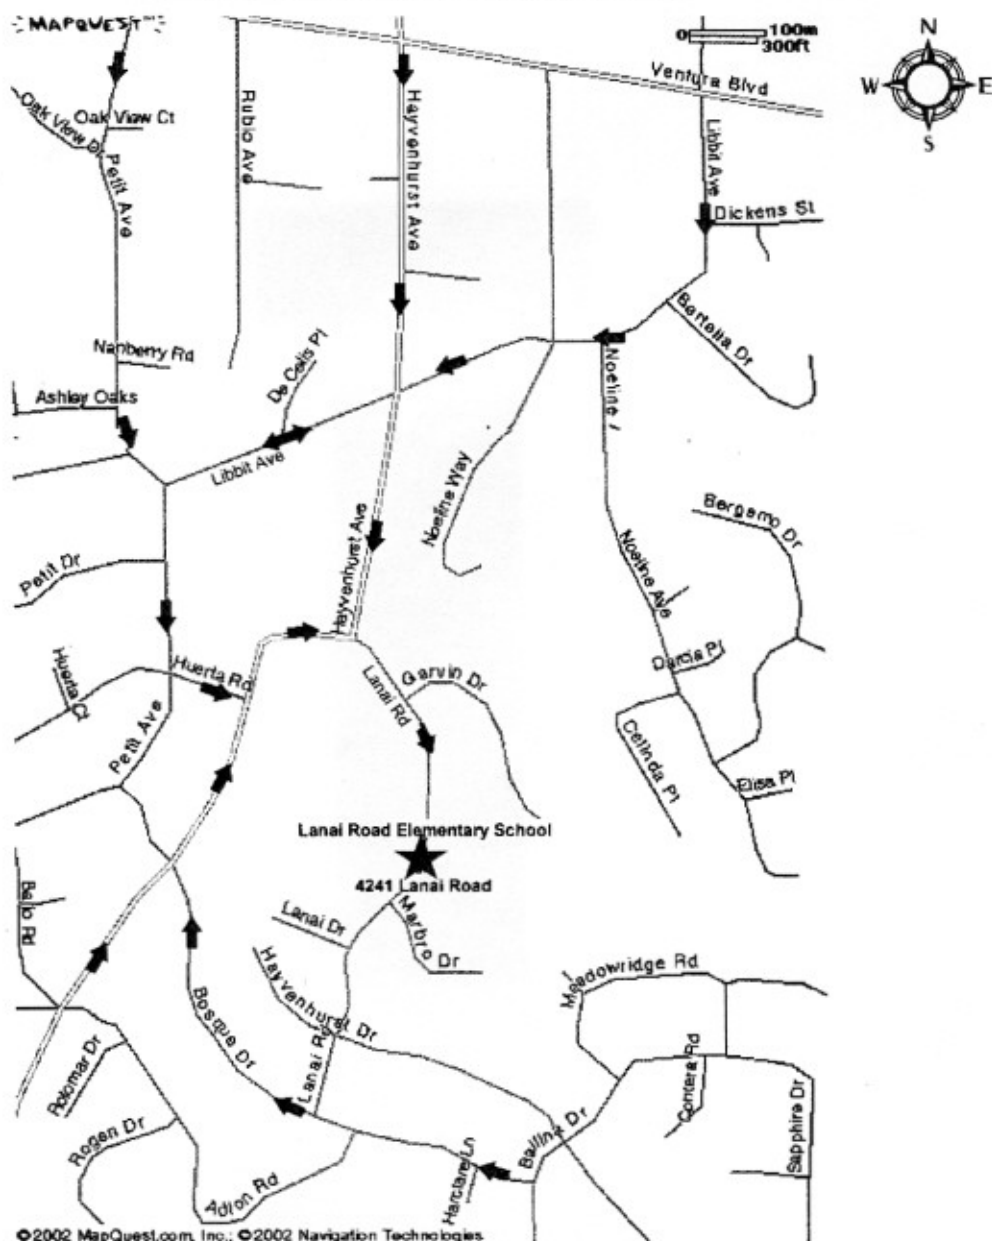

**Your children are watching. Breaking the rules may result in revocation of permission to use the morning drop-off service.**

Lanai Road Elementary School  
**DROP-OFF MAP**

**DROP-OFF TIMES:**

7:50am to 8:20am

- From Ventura Blvd.: Hayvenhurst Ave. south to Lanai Road south.
  - or- Libbit Ave. west to Hayvenhurst Ave. south to Lanai Road south.
  - or- Libbit Ave. west to Petit Ave. south to Huerta Rd. east to Hayvenhurst Ave. north to Lanai Road south.
  - or- Petit Ave. south to Libbit Ave. east to Hayvenhurst Ave. south to Lanai Road south.
  - or- Petit Ave. south to Huerta Rd. east to Hayvenhurst Ave. north to Lanai Road south.
- From the South: Hayvenhurst Ave. north to Lanai Road south.
- From the Southeast: Bosque Dr. west to Hayvenhurst Ave. north to Lanai Road south.