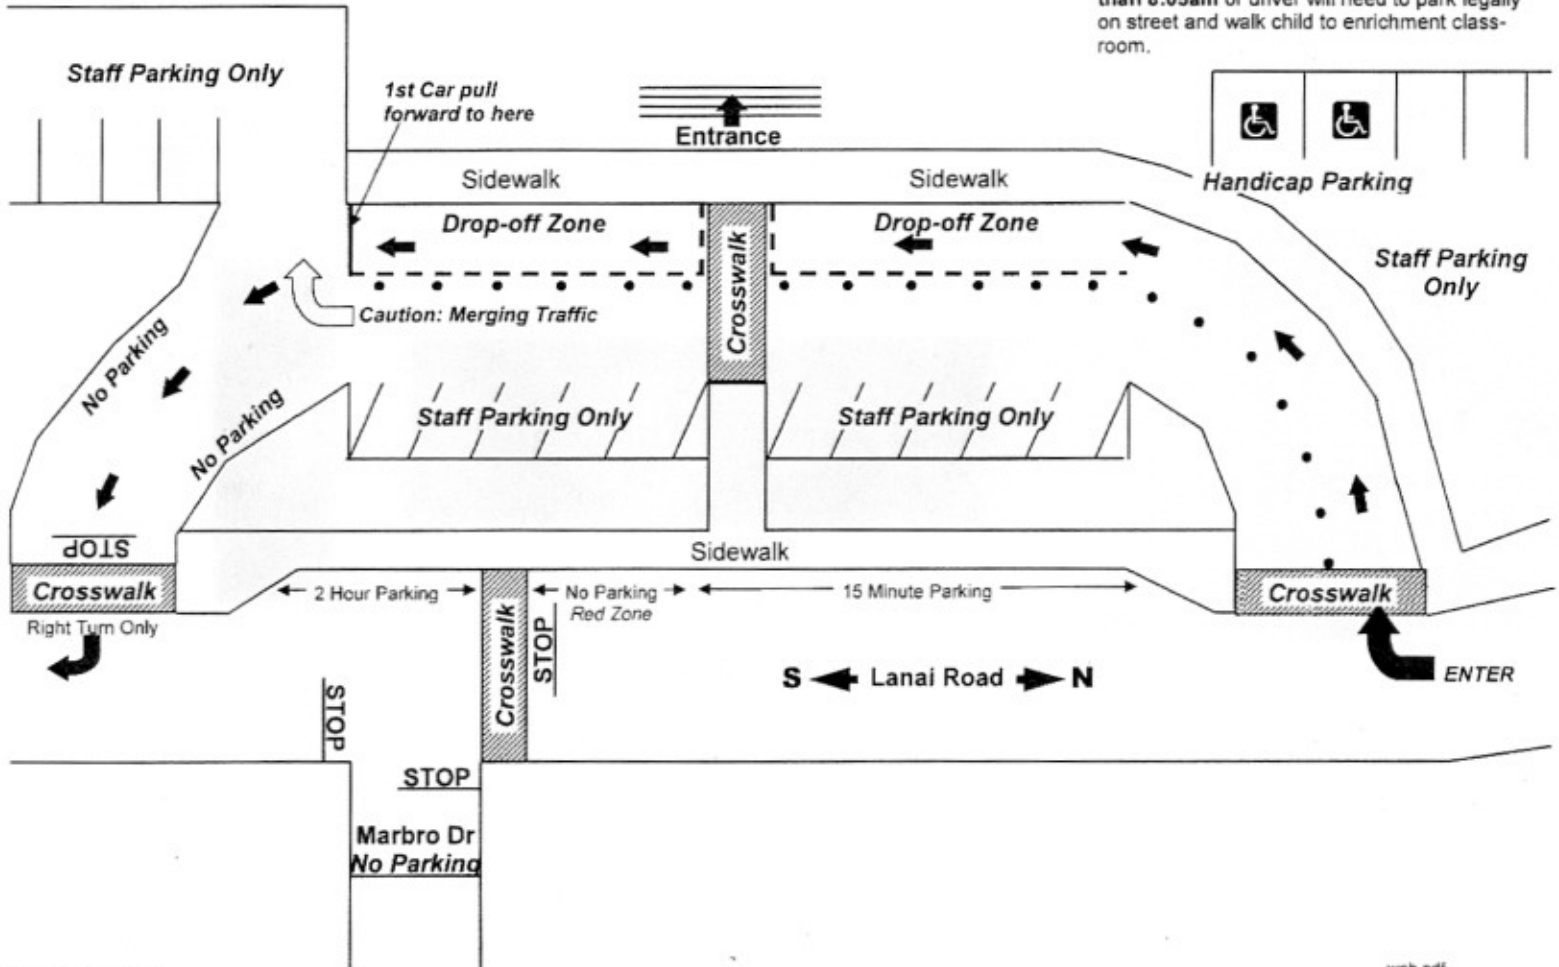

Lanai Road Elementary School
DROP-OFF MAP

DROP-OFF TIMES:

7:50am to 8:20am

- •AM Kinder must arrive **before 8:00am**.
- •AM Kinder Enrichment must arrive **no later than 8:05am** or driver will need to park legally on street and walk child to enrichment classroom.